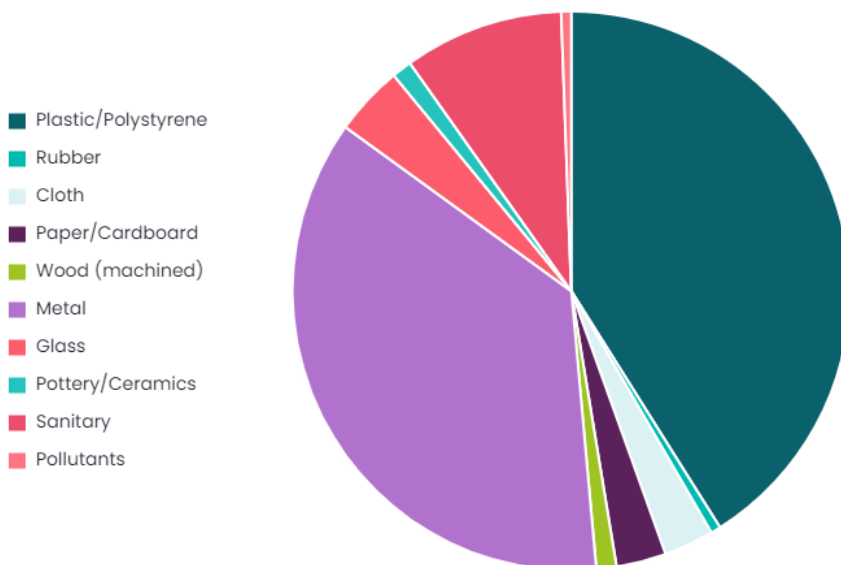

Mindful Chef Coastal Clean Survey

18th September 2021 - 10a.m.
Milly Pool

Summary

Location Cleethorpes Beach - North of Pier	Survey volunteers 7	Total volunteers 7	Length of beach surveyed 100m
Width of beach surveyed 20m	Bags collected 4.00	Weight collected —	Total items 173
Average items/100m 173.00			

Materials collected

Summary of collected litter material

Material	Items found	Items per 100m	% of total
Plastic/Polystyrene	71	71.00	41.04%
Rubber	1	1.00	0.58%
Cloth	5	5.00	2.89%
Paper/Cardboard	5	5.00	2.89%
Wood (machined)	2	2.00	1.16%
Metal	63	63.00	36.42%
Glass	7	7.00	4.05%
Pottery/Ceramics	2	2.00	1.16%
Sanitary	16	16.00	9.25%
Pollutants	1	1.00	0.58%

Sources

Summary of collected litter sources

Source	Items found	Items per 100m	% of total
Public	140	140.00	80.92%
Fishing	9	9.00	5.20%
Shipping	5	5.00	2.89%
Sewage related debris	16	16.00	9.25%
Fly-tipped	2	2.00	1.16%
Non-sourced	1	1.00	0.58%