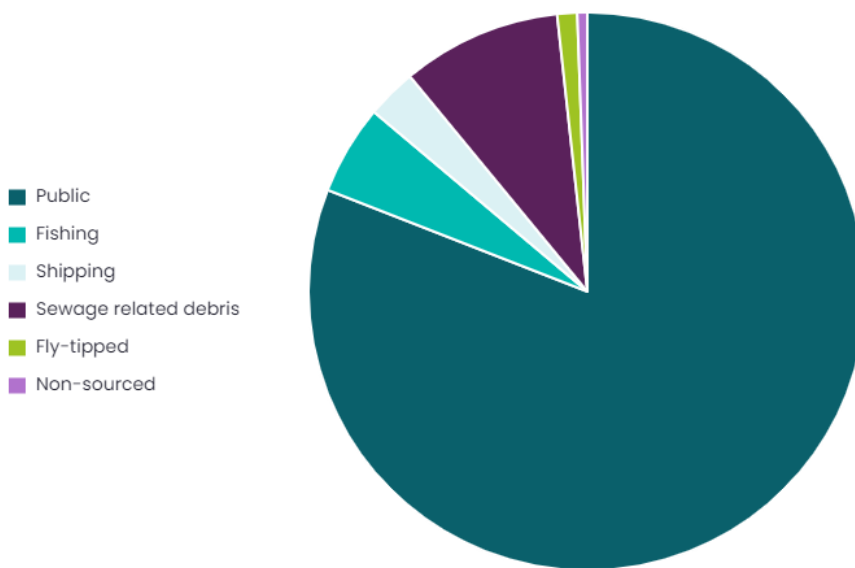

Mindful Chef Coastal Clean Survey

18th September 2021 - 10a.m.
Milly Pool

Summary

Location Cleethorpes Beach - North of Pier	Survey volunteers 7	Total volunteers 7	Length of beach surveyed 100m
Width of beach surveyed 20m	Bags collected 4.00	Weight collected —	Total items 173
Average items/100m 173.00			

Sources

Summary of collected litter sources

Source	Items found	Items per 100m	% of total
Public	140	140.00	80.92%
Fishing	9	9.00	5.20%
Shipping	5	5.00	2.89%
Sewage related debris	16	16.00	9.25%
Fly-tipped	2	2.00	1.16%
Non-sourced	1	1.00	0.58%